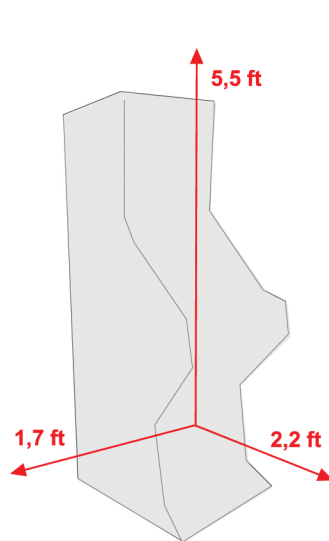

GALAXY CABINET
Slim 19" Dual Screen

Dimensions

Width: 1.9 feet
Depth: 1.7 feet
Height : 5.8 feet

CASINO MASTER
Aloha 19" Dual Screen
Full Metal Cabinet

Dimensions

Width: 1.8 feet
Depth: 1.8 feet
Height on stand : 6.8 feet
Height without stand: 4.9 feet

MINI WORLD BOX
19" TFT 15 CRT Screens

Dimensions

Width: 1.7 feet
Depth: 2.2 feet
Height : 5.5 feet

CASINO MASTER ITA
17" Dual Screen

Dimensions

Width: 1.6 feet
Depth: 1.6 feet
Height : 6.2 feet