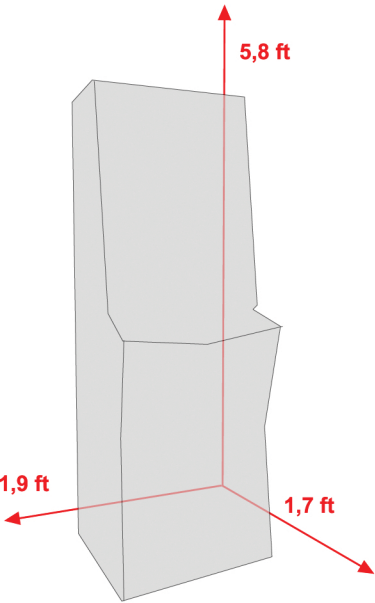

GALAXY CABINET
Slim 19" Dual Screen

Dimensions

Width: 1.9 feet
Depth: 1.7 feet
Height : 5.8 feet

CASINO MASTER
Aloha 19" Dual Screen
Full Metal Cabinet

Dimensions

Width: 1.8 feet
Depth: 1.8 feet
Height on stand : 6.8 feet
Height without stand: 4.9 feet

MINI WORLD BOX
19" TFT 15 CRT Screens

Dimensions

Width: 1.7 feet
Depth: 2.2 feet
Height : 5.5 feet

CASINO MASTER ITA
17" Dual Screen

Dimensions

Width: 1.6 feet
Depth: 1.6 feet
Height : 6.2 feet