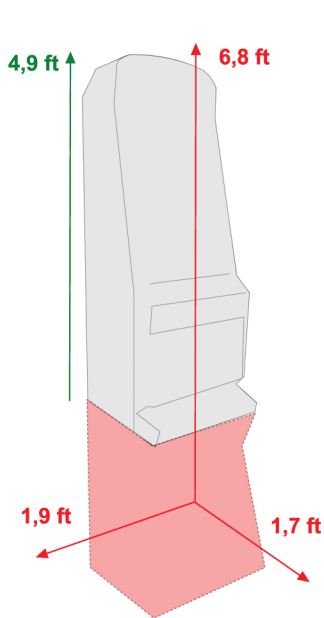

GALAXY CABINET
Slim 19" Dual Screen

Dimensions

Width: 1.9 feet
Depth: 1.7 feet
Height : 5.8 feet

CASINO MASTER
Aloha 19" Dual Screen
Full Metal Cabinet

Dimensions

Width: 1.8 feet
Depth: 1.8 feet
Height on stand : 6.8 feet
Height without stand: 4.9 feet

MINI WORLD BOX
19" TFT 15 CRT Screens

Dimensions

Width: 1.7 feet
Depth: 2.2 feet
Height : 5.5 feet

CASINO MASTER ITA
17" Dual Screen

Dimensions

Width: 1.6 feet
Depth: 1.6 feet
Height : 6.2 feet