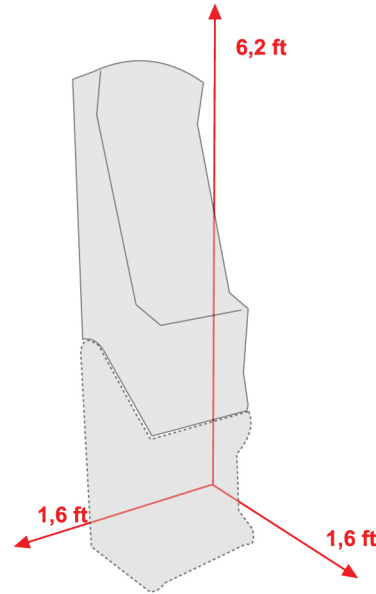

GALAXY CABINET
Slim 19" Dual Screen

Dimensions

Width: 1.9 feet
Depth: 1.7 feet
Height : 5.8 feet

CASINO MASTER
Aloha 19" Dual Screen
Full Metal Cabinet

Dimensions

Width: 1.8 feet
Depth: 1.8 feet
Height on stand : 6.8 feet
Height without stand: 4.9 feet

MINI WORLD BOX
19" TFT 15 CRT Screens

Dimensions

Width: 1.7 feet
Depth: 2.2 feet
Height : 5.5 feet

CASINO MASTER ITA
17" Dual Screen

Dimensions

Width: 1.6 feet
Depth: 1.6 feet
Height : 6.2 feet